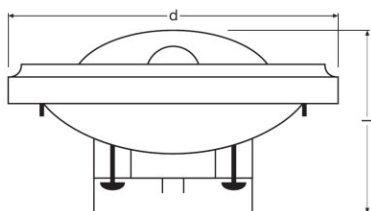

HALOSPOT 111 PRO 35 W 12 V 6° G53,
HALOSPOT 111 PRO 35 W 12 V 24°
G53, HALOSPOT 111 PRO 50 W 12 V 6°
G53, HALOSPOT 111 PRO 50 W 12 V
24° G53, HALOSPOT 111 PRO 50 W 12
V 40° G53, HALOSPOT 111 PRO 60 W
12 V 6° G53, HALOSPOT 111 PRO 60 W
12 V 24° G53, HALOSPOT 111 PRO 60
W 12 V 40° G53

HALOSPOT 111 PRO 35 W 12 V 6° G53,
HALOSPOT 111 PRO 35 W 12 V 24°
G53, HALOSPOT 111 PRO 50 W 12 V 6°
G53, HALOSPOT 111 PRO 50 W 12 V
24° G53, HALOSPOT 111 PRO 50 W 12
V 40° G53, HALOSPOT 111 PRO 60 W
12 V 6° G53, HALOSPOT 111 PRO 60 W
12 V 24° G53, HALOSPOT 111 PRO 60
W 12 V 40° G53

APPLICATION ADVICE

For more detailed application information and graphics please see product datasheet.

LOGISTICAL DATA

Product code	Packaging unit (Pieces/Unit)	Dimensions (length x width x height)	Gross weight	Volume
4050300656830	Shipping carton box 6	275 mm x 130 mm x 185 mm	657.00 g	6.61 dm³
4050300656854	Shipping carton box 6	275 mm x 130 mm x 185 mm	663.00 g	6.61 dm³