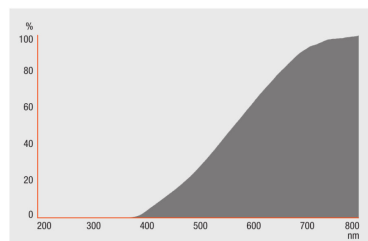

HALOSPOT 111 PRO 35 W 12 V 6° G53,
HALOSPOT 111 PRO 35 W 12 V 24°
G53, HALOSPOT 111 PRO 50 W 12 V 6°
G53, HALOSPOT 111 PRO 50 W 12 V
24° G53, HALOSPOT 111 PRO 50 W 12
V 40° G53, HALOSPOT 111 PRO 60 W
12 V 6° G53, HALOSPOT 111 PRO 60 W
12 V 24° G53, HALOSPOT 111 PRO 60
W 12 V 40° G53

HALOSPOT 111 PRO 35 W 12 V 6° G53,
HALOSPOT 111 PRO 35 W 12 V 24°
G53, HALOSPOT 111 PRO 50 W 12 V 6°
G53, HALOSPOT 111 PRO 50 W 12 V
24° G53, HALOSPOT 111 PRO 50 W 12
V 40° G53, HALOSPOT 111 PRO 60 W
12 V 6° G53, HALOSPOT 111 PRO 60 W
12 V 24° G53, HALOSPOT 111 PRO 60
W 12 V 40° G53

APPLICATION ADVICE

For more detailed application information and graphics please see product datasheet.

LOGISTICAL DATA

Product code	Packaging unit (Pieces/Unit)	Dimensions (length x width x height)	Gross weight	Volume
4050300656830	Shipping carton box 6	275 mm x 130 mm x 185 mm	657.00 g	6.61 dm³
4050300656854	Shipping carton box 6	275 mm x 130 mm x 185 mm	663.00 g	6.61 dm³