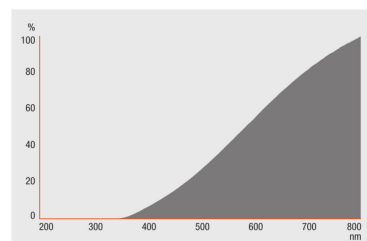

Product description	Mercury-free	Capabilities		Certificates & standards	Country-specific categorizations
		Burning position	Dimmable	Energy consumption	ILCOS
HALOPIN PRO 33 W 230 V G9	Yes	Any	Yes	33 kWh/1000h	HSGST/C/UB-33-230-G9-22
HALOPIN PRO 33 W 240 V G9	Yes	Any	Yes	33 kWh/1000h	HSGST/C/UB-33-240-G9-22
HALOPIN PRO 48 W 230 V G9	Yes	Any	Yes	48 kWh/1000h	HSGST/C/UB-48-230-G9-22
HALOPIN PRO 48 W 230 V G9	Yes	Any	Yes	48 kWh/1000h	HSGST/C/UB-48-240-G9-22
HALOPIN PRO 60 W 230 V G9	Yes	Any	Yes	60 kWh/1000h	HSGST/C/UB-60-230-G9-22
HALOPIN PRO 60 W 240 V G9	Yes	Any	Yes	60 kWh/1000h	HSGST/C/UB-60-240-G9-22

HALOPIN PRO 20 W 230 V G9, HALOPIN PRO 20 W 240 V G9, HALOPIN PRO 33 W 230 V G9, HALOPIN PRO 33 W 240 V G9, HALOPIN PRO 48 W 230 V G9, HALOPIN PRO 48 W 230 V G9, HALOPIN PRO 60 W 230 V G9, HALOPIN PRO 60 W 240 V G9

HALOPIN PRO 20 W 230 V G9, HALOPIN PRO 20 W 240 V G9, HALOPIN PRO 33 W 230 V G9, HALOPIN PRO 33 W 240 V G9, HALOPIN PRO 48 W 230 V G9, HALOPIN PRO 48 W 230 V G9, HALOPIN PRO 60 W 230 V G9, HALOPIN PRO 60 W 240 V G9

APPLICATION ADVICE

For more detailed application information and graphics please see product datasheet.