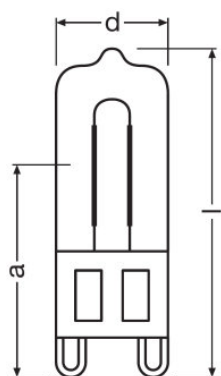

Product description	Mercury-free	Capabilities		Certificates & standards	Country-specific categorizations
		Burning position	Dimmable	Energy consumption	ILCOS
HALOPIN PRO 33 W 230 V G9	Yes	Any	Yes	33 kWh/1000h	HSGST/C/UB-33-230-G9-22
HALOPIN PRO 33 W 240 V G9	Yes	Any	Yes	33 kWh/1000h	HSGST/C/UB-33-240-G9-22
HALOPIN PRO 48 W 230 V G9	Yes	Any	Yes	48 kWh/1000h	HSGST/C/UB-48-230-G9-22
HALOPIN PRO 48 W 230 V G9	Yes	Any	Yes	48 kWh/1000h	HSGST/C/UB-48-240-G9-22
HALOPIN PRO 60 W 230 V G9	Yes	Any	Yes	60 kWh/1000h	HSGST/C/UB-60-230-G9-22
HALOPIN PRO 60 W 240 V G9	Yes	Any	Yes	60 kWh/1000h	HSGST/C/UB-60-240-G9-22

HALOPIN PRO 20 W 230 V G9, HALOPIN PRO 20 W 240 V G9, HALOPIN PRO 33 W 230 V G9, HALOPIN PRO 33 W 240 V G9, HALOPIN PRO 48 W 230 V G9, HALOPIN PRO 48 W 230 V G9, HALOPIN PRO 60 W 230 V G9, HALOPIN PRO 60 W 240 V G9

HALOPIN PRO 20 W 230 V G9, HALOPIN PRO 20 W 240 V G9, HALOPIN PRO 33 W 230 V G9, HALOPIN PRO 33 W 240 V G9, HALOPIN PRO 48 W 230 V G9, HALOPIN PRO 48 W 230 V G9, HALOPIN PRO 60 W 230 V G9, HALOPIN PRO 60 W 240 V G9

APPLICATION ADVICE

For more detailed application information and graphics please see product datasheet.