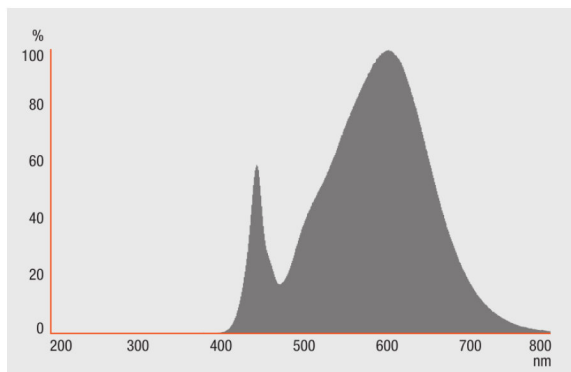

Light Distribution

Spectral power distribution

LOGISTICAL DATA

Product code	Packaging unit (Pieces/Unit)	Dimensions (length x width x height)	Gross weight	Volume
4058075127791	Folding carton box 1	46 mm x 46 mm x 93 mm	37.00 g	0.20 dm³
4058075127807	Shipping carton box 10	245 mm x 102 mm x 101 mm	376.00 g	2.52 dm³

The mentioned product code describes the smallest quantity unit which can be ordered. One shipping unit can contain one or more single products. When placing an order, for the quantity please enter single or multiples of a shipping unit.

REFERENCES / LINKS

For further products and actual information concerning LED lamps see

- www.ledvance.com/ledlamps

For Guarantee see

- www.ledvance.com/guarantee

DISCLAIMER

Subject to change without notice. Errors and omission excepted. Always make sure to use the most recent release.