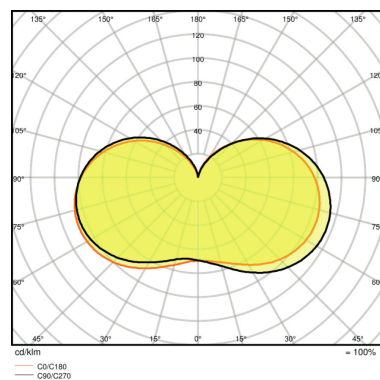

P CLAS P 40 FR 5 W/2700K E14

P CLAS P 60 8 W/2700K E14

P CLAS P 60 FR 8 W/2700K E27

APPLICATION ADVICE

For more detailed application information and graphics please see product datasheet.