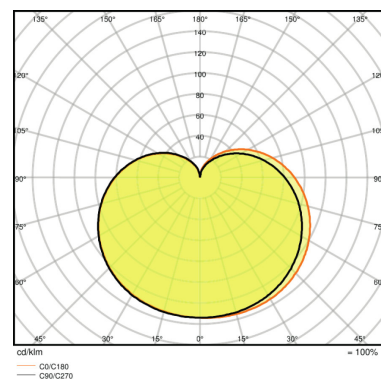

P CLAS P 40 FR 5 W/2700K E14

P CLAS P 60 8 W/2700K E14

P CLAS P 60 FR 8 W/2700K E27

APPLICATION ADVICE

For more detailed application information and graphics please see product datasheet.