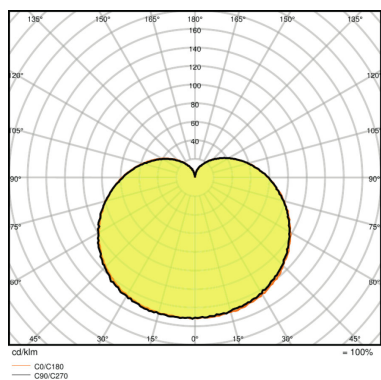

P CLAS P 40 FR 5 W/2700K E14

P CLAS P 60 8 W/2700K E14

P CLAS P 60 FR 8 W/2700K E27

APPLICATION ADVICE

For more detailed application information and graphics please see product datasheet.