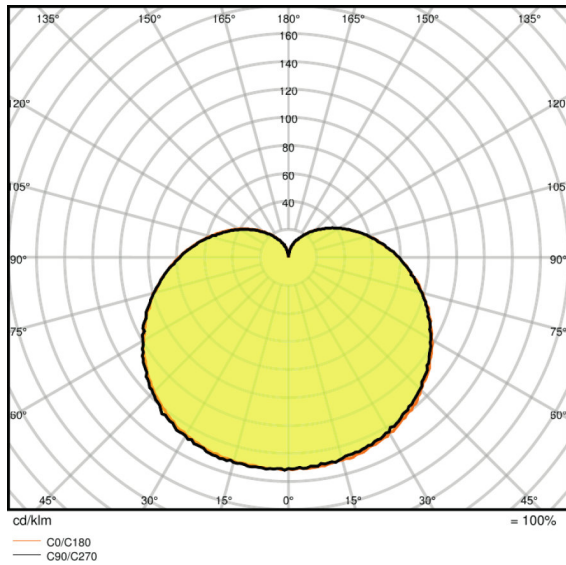

Light Distribution

LDC typ polar

LOGISTICAL DATA

Product code	Packaging unit (Pieces/Unit)	Dimensions (length x width x height)	Gross weight	Volume
4058075147874	Folding carton box 1	46 mm x 46 mm x 93 mm	37.00 g	0.20 dm³
4058075147881	Shipping carton box 10	240 mm x 101 mm x 108 mm	428.00 g	2.62 dm³

The mentioned product code describes the smallest quantity unit which can be ordered. One shipping unit can contain one or more single products. When placing an order, for the quantity please enter single or multiples of a shipping unit.

REFERENCES / LINKS

For further products and actual information concerning LED lamps see

- www.ledvance.com/ledlamps

For Guarantee see

- www.ledvance.com/guarantee

DISCLAIMER

Subject to change without notice. Errors and omission excepted. Always make sure to use the most recent release.