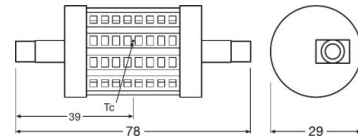

ST LINE 78.0 mm 60 7 W/2700K R7s

EAN 4058075811690

	R7s
	78,0 mm
	29,0 mm
	–
W	7,00 W
lm	806 lm
lm_{90°}	806 lm
lm_{35°C}	–
lm_{30°C}	806 lm
lm_{25°C}	–
cd	–
K	2700 K
COLOUR	Warm White
R_a	≥80
t [h]	15000 h
	Nein
V	220...240 V
Hz	50/60 Hz