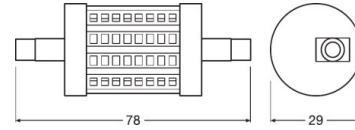

## ST LINE 78.0 mm 75 8 W/2700K R7s

Product code 4058075811676

	R7s
	78.0 mm
	29.0 mm
	–
	8.00 W
	1055 lm
	1055 lm
	–
	1055 lm
	–
	–
	2700 K
	Warm White
	≥80
	15000 h
	No
	220...240 V
	50/60 Hz

	100000
	300.00 °
	< 0.50 s
	< 0.5 s
	-20...+40 °C
	0.0 mg
	A++
	8 kWh/1000h