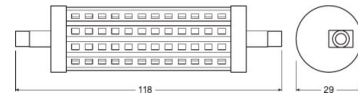

ST LINE 118.0 mm 125 15 W/2700K R7s

Product code 4058075811614

| | |
|---|-------------|
|  | R7s |
|  | 118.0 mm |
|  | 29.0 mm |
|  | – |
| W | 15.00 W |
| lm | 2000 lm |
| lm_{90°} | 2000 lm |
| lm_{35°C} | – |
| lm_{30°C} | 2000 lm |
| lm_{25°C} | – |
| cd | – |
| K | 2700 K |
| COLOUR | Warm White |
| R_a | ≥80 |
| t [h] | 15000 h |
|  | No |
| V | 220...240 V |
| Hz | 50/60 Hz |