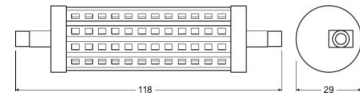

ST LINE 118.0 mm 100 12.5 W/2700K R7s

Product code 4058075811591

	R7s
	118.0 mm
	29.0 mm
	–
W	12.5 W
lm	1521 lm
	1521 lm
	–
	1521 lm
	–
cd	–
K	2700 K
COLOUR	Warm White
R_a	≥80
t [h]	15000 h
	No
V	220...240 V
Hz	50/60 Hz