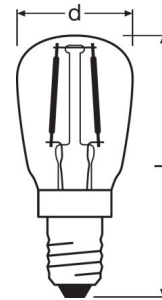

ST SPC.T26 12 1.3 W/2700K E14

Product code 4058075811577

	E14
	63.0 mm
	26.0 mm
	–
W	1.30 W
lm	110 lm
	100 lm
	–
	110 lm
	–
cd	–
K	2700 K
COLOUR	Warm White
R_a	≥80
	8000 h
	No
V	220...240 V
Hz	50...60 Hz