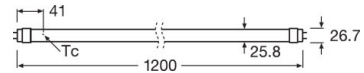

ST8A-EM 14 W/6500K 1200 mm EM

Product code 4058075454804

	G13
	1212 mm
	26.7 mm
	–
W	14.00 W
lm	2100 lm
	–
	–
	2100 lm
	–
cd	–
K	6500 K
COLOUR	Cool Daylight
R_a	83
t [h]	50000 h
	No
V	220...240 V
Hz	50...60 Hz