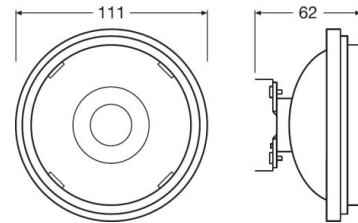

PPRO AR111 75 40° 11.5 W/2700K G53

Product code 4058075448841

	G53
	62.0 mm
	110.7 mm
	–
W	11.50 W
lm	800 lm
	800 lm
	–
	800 lm
	–
cd	–
K	2700 K
COLOUR	Warm White
R_a	97
t [h]	40000 h
	Yes
V	12 V
Hz	50...60 Hz