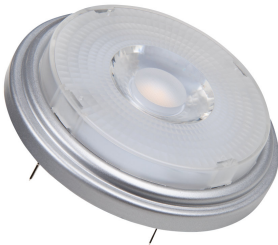

PPRO AR111 75 40° 11.5 W/2700K G53

Product code 4058075448841

	G53
	62.0 mm
	110.7 mm
	–
W	11.50 W
lm	800 lm
	800 lm
	–
	800 lm
	–
cd	–
K	2700 K
COLOUR	Warm White
R_a	97
t [h]	40000 h
	Yes
V	12 V
Hz	50...60 Hz