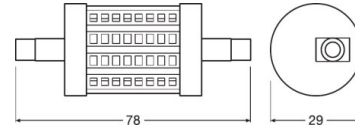

ST LINE 78.0 mm 75 8 W/2700K R7s

Product code 4058075272170

	R7s
	78.0 mm
	29.0 mm
	–
	8.00 W
	1055 lm
	1055 lm
	–
	1055 lm
	–
	–
	2700 K
	Warm White
	≥80
	15000 h
	No
	220...240 V
	50/60 Hz

	100000
	300.00 °
	< 0.50 s
	< 0.5 s
	-20...+40 °C
	0.0 mg
	A++
	8 kWh/1000h