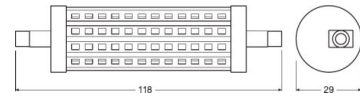

ST LINE 118.0 mm 100 12.5 W/2700K R7s

Product code 4058075272095

	R7s
	118.0 mm
	29.0 mm
	–
W	12.5 W
lm	1521 lm
	1521 lm
	–
	1521 lm
	–
cd	–
K	2700 K
COLOUR	Warm White
R_a	≥80
	15000 h
	No
V	220...240 V
Hz	50/60 Hz