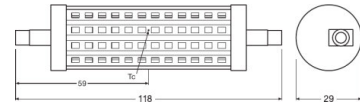

ST LINE 118.0 mm 100 12.5 W/2700K R7s

EAN 4058075272095

	R7s
	118,0 mm
	29,0 mm
	–
W	12,50 W
lm	1521 lm
	1521 lm
	–
	1521 lm
	–
cd	–
K	2700 K
COLOUR	Warm White
R_a	≥80
t [h]	15000 h
	Nein
V	220...240 V
Hz	50/60 Hz