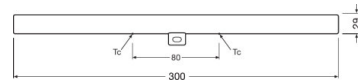

LEDinestra 4.5 W/2700K 300 mm FR

EAN 4058075135543

	S14d
	300,0 mm
	29,0 mm
	–
W	4,50 W
lm	250 lm
	250 lm
	–
	250 lm
	–
cd	–
K	2700 K
COLOUR	Warm White
R_a	≥80
t [h]	25000 h
	Ja
V	220...240 V
Hz	50...60 Hz