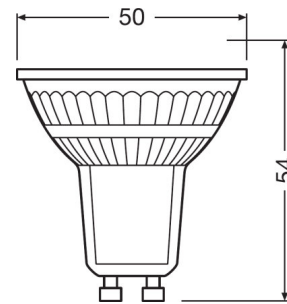

SST PAR 16 50 36° 4.6 W/2700K GU10

Product code 4058075105393

	GU10
	54.0 mm
	50.0 mm
	–
W	4.60 W
lm	350 lm
	350 lm
	–
	350 lm
	–
cd	–
K	2700 K
COLOUR	Warm White
R_a	≥80
t [h]	25000 h
	Yes
V	220...240 V
Hz	50...60 Hz