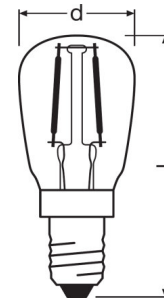

ST SPC.T26 12 1.3 W/2700K E14

Product code 4058075094048

	E14
	63.0 mm
	26.0 mm
	–
W	1.30 W
lm	110 lm
	100 lm
	–
	110 lm
	–
cd	–
K	2700 K
COLOUR	Warm White
R_a	≥80
t [h]	8000 h
	No
V	220...240 V
Hz	50...60 Hz