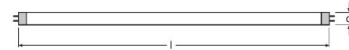

HE XT 35 W/840

EAN 4052899028661

	G5
	1449 mm
	16,0 mm
	–
W	35,00 W
lm	3320 lm
	–
	3650 lm
	3320 lm
	3320 lm
cd	–
K	4000 K
COLOUR	LUMILUX Cool White
R_a	≥80
t [h]	45000 h
	Ja
V	–
Hz	–

	–
	–
	–
	–
	–
Hg	2,5 mg
	A+
	40 kWh/1000h