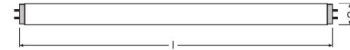

L 36 W/965

Product code 4050300937977

	G13
	1200 mm
	26.0 mm
	–
W	36.00 W
lm	2300 lm
	–
	–
	2300 lm
	2300 lm
cd	–
K	6500 K
COLOUR	BIOLUX
R_a	≥95
t [h]	20000 h
	–
V	103 V
Hz	–

	–
	–
	–
	–
	–
Hg	4.5 mg
	B
	43 kWh/1000h