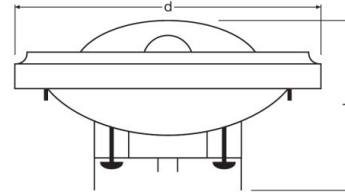

HALOSPOT 111 PRO 35 W 12 V 6° G53

Product code 4050300656823

	G53
	67.0 mm
	111.0 mm
	–
W	35.00 W
lm	–
	440 lm
	–
	440 lm
	–
cd	22500 cd
K	2900 K
COLOUR	Warm White
R_a	100
t [h]	4000 h
	Yes
V	12 V
Hz	–

	100000 ¹⁾
	6.00 °
	0.00 s
	0.0 s
	–
Hg	0.0 mg
	B
	38 kWh/1000h