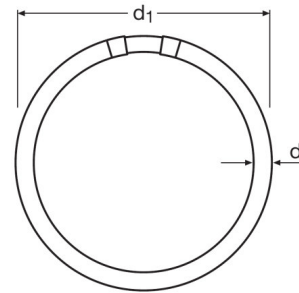

FC 22 W/2700K

Product code 4050300646237

	2GX13
	230.0 mm
	16.0 mm
	–
	22.00 W
	1900 lm
	–
	–
	1900 lm
	1900 lm
	–
	2700 K
	LUMILUX INTERNA
	≥80
	12000 h
	–
	–
	–

	–
	–
	–
	–
	–
	3.8 mg
	A
	25 kWh/1000h