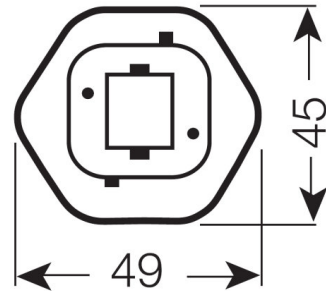

DULUX T PLUS 13 W/830

Product code 4050300446929

	GX24d-1
	113.0 mm
	11.0 mm
	–
	13.00 W
	900 lm
	–
	–
	900 lm
	900 lm
	–
	3000 K
	LUMILUX Warm White
	≥80
	10000 h
	–
	–
	–

	–
	–
	–
	–
	–
	1.7 mg
	A
	17 kWh/1000h