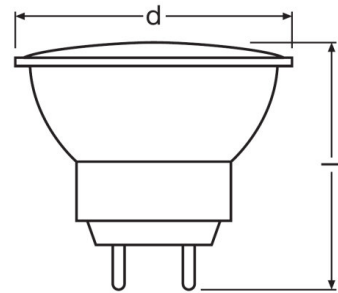

DECOSTAR 35 10 W 12 V 36° GU4

Product code 4050300443935

	GU4
 l [mm]	40.0 mm
 d [mm]	35.0 mm
 h [mm]	–
W	10.00 W
lm	90 lm
 lm _{90°}	90 lm
 lm _{35°C}	–
 lm _{30°C}	90 lm
 lm _{25°C}	–
cd	300 cd
K	2800 K
COLOUR	Warm White
R_a	100
t [h]	4000 h
	Yes
V	12 V
Hz	–