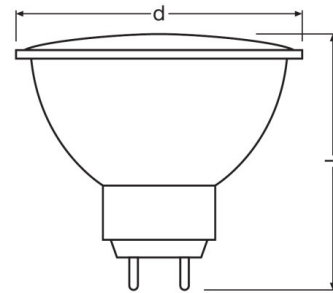

DECOSTAR 51 TITAN 20 W 12 V 10° GU5.3

Product code 4050300428635

	GU5.3
	46.0 mm
	51.0 mm
	–
	20.00 W
	300 lm
	250 lm
	–
	300 lm
	–
	5000 cd
	3000 K
	Warm White
	100
	4000 h
	Yes
	12 V
	–

	100000 ¹⁾
	10 °
	0.00 s
	0.0 s
	–
	0.0 mg
	B
	22 kWh/1000h