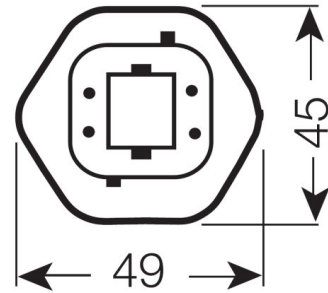

DULUX T/E CONSTANT 26 W/830

Product code 4050300425467

	GX24q-3
	128.0 mm
	12.0 mm
	-
	26.00 W
	1800 lm
	-
	-
	1800 lm
	1800 lm
	-
	3000 K
	LUMILUX Warm White
	≥80
	20000 h
	Yes
	-
	-

	-
	-
	-
	-
	-
	2.0 mg
	A
	30 kWh/1000h