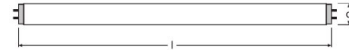

L 58 W/965

Product code 4050300370613

	G13
	1500 mm
	26.0 mm
	–
W	58.00 W
lm	3700 lm
	–
	–
	3700 lm
	3700 lm
cd	–
K	6500 K
COLOUR	BIOLUX
R_a	≥95
t [h]	20000 h
	–
V	110 V
Hz	–

	–
	–
	–
	–
	–
Hg	4.5 mg
	B
	68 kWh/1000h