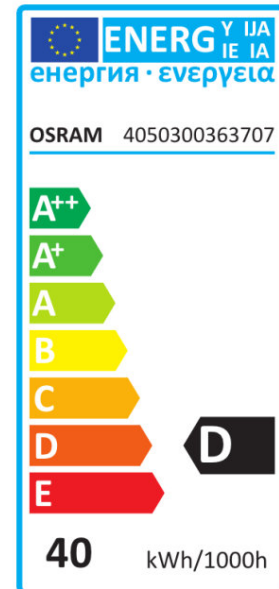

HALOLUX T 40 W 230 V E14

Product code 4050300363707

	E14
	80.0 mm
	26.0 mm
	–
W	40.00 W
lm	490 lm
	–
	–
	490 lm
	–
cd	–
K	2700 K
COLOUR	Warm White
R_a	100
t [h]	2000 h
	Yes
V	230.0 V
Hz	–

	50000 ¹⁾
	–
	0.00 s
	0.0 s
	–
Hg	0.0 mg
	D
	40 kWh/1000h

¹⁾ At 1 min on / 3 min off