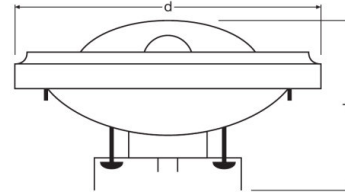

HALOSPOT 111 100 W 12 V 24° G53

Product code 4050300358628

	G53
	67.0 mm
	111.0 mm
	–
W	100.00 W
lm	–
	1200 lm
	–
	1200 lm
	–
cd	8500 cd
K	3000 K
COLOUR	Warm White
R_a	100
t [h]	4000 h
	Yes
V	12 V
Hz	–

	100000 ¹⁾
	24 °
	–
	0.0 s
	–
Hg	–
	C
	108 kWh/1000h