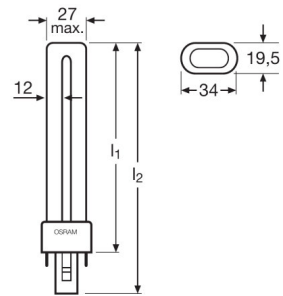

DULUX S 9 W/865 G23

Product code 4050300355320

	G23
	167.0 mm
	–
	–
W	9.00 W
lm	570 lm
	–
	–
	570 lm
	570 lm
cd	–
K	6500 K
COLOUR	LUMILUX DE LUXE Cool Daylight
R_a	≥80
t [h]	10000 h
	–
V	–
Hz	–

	–
	–
	–
	–
	–
Hg	1.3 mg
	A
	12 kWh/1000h