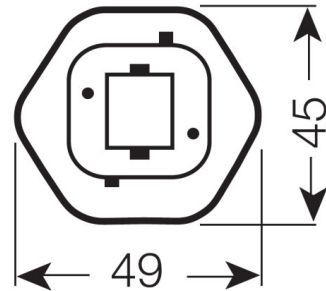

DULUX T PLUS 26 W/840

Product code 4050300342047

	GX24d-3
	139.0 mm
	11.0 mm
	–
	26.00 W
	1800 lm
	–
	–
	1800 lm
	1800 lm
	–
	4000 K
	LUMILUX Cool White
	≥80
	10000 h
	–
	–
	–

	–
	–
	–
	–
	–
	1.7 mg
	A
	32 kWh/1000h