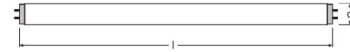

## L 18 W/77

Product code 4050300325798

	G13
	590.0 mm
	26.0 mm
	–
	18.00 W
	550 lm
	–
	–
	550 lm
	550 lm
	–
	–
	FLUORA
	–
	20000 h
	–
	57 V
	–

	–
	–
	–
	–
	–
	4.5 mg
	B
	23 kWh/1000h