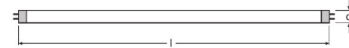

L 13 W/827

Product code 4050300325750

	G5
	517.0 mm
	16.0 mm
	–
W	13.00 W
lm	950 lm
	–
	–
	950 lm
	950 lm
cd	–
K	2700 K
COLOUR	LUMILUX INTERNA
R_a	≥80
t [h]	10000 h
	–
V	–
Hz	–

	–
	–
	–
	–
	–
Hg	2.5 mg
	A
	15 kWh/1000h