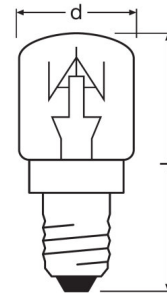

SPC.T OVEN CL 15 W 230 V E14

Product code 4050300065052

	E14
	50.0 mm
	22.0 mm
	–
	15.00 W
	85 lm
	85 lm
	–
	85 lm
	–
	–
	–
	–
	100
	1000 h
	Yes
	230 V
	–

	–
	–
	–
	0.0 s
	–
	0.0 mg
	E
	15 kWh/1000h