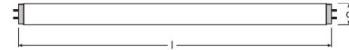

L 18 W/60

EAN 4050300024219

	G13
	590,0 mm
	26,0 mm
	–
	18,00 W
	900 lm
	–
	–
	900 lm
	900 lm
	–
	–
	Rot
	–
	20000 h
	–
	–
	–

	–
	–
	–
	–
	–
	2,3 mg
	B
	23 kWh/1000h