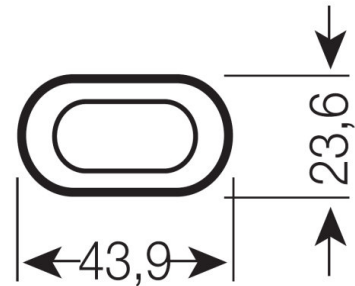

## DULUX L 36 W/930 2G11

Product code 4050300018393

	2G11
	411.0 mm
	17.5 mm
	–
	36.00 W
	2350 lm
	–
	–
	2350 lm
	2350 lm
	–
	3000 K
	LUMILUX DE LUXE Warm White
	≥90
	20000 h
	–
	–
	–

	–
	–
	–
	–
	–
	2.3 mg
	A
	40 kWh/1000h