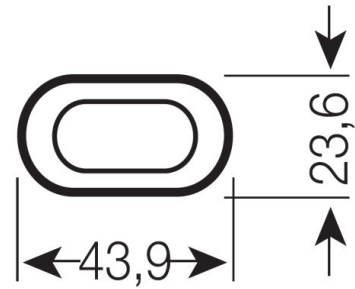

## DULUX L 36 W/930 2G11

EAN 4050300018393

|   |                            |
|---|----------------------------|
|    | 2G11                       |
|    | 411,0 mm                   |
|    | 17,5 mm                    |
|   | –                          |
|  | 36,00 W                    |
|  | 2350 lm                    |
|  | –                          |
|  | –                          |
|  | 2350 lm                    |
|  | 2350 lm                    |
|  | –                          |
|  | 3000 K                     |
|  | LUMILUX DE LUXE Warm White |
|  | ≥90                        |
|  | 20000 h                    |
|  | –                          |
|  | –                          |
|  | –                          |

|   |              |
|---|--------------|
|    | –            |
|    | –            |
|    | –            |
|   | –            |
|  | –            |
|  | 2,3 mg       |
|  | A            |
|  | 40 kWh/1000h |