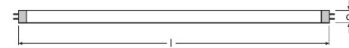

L 6 W/930

Product code 4050300015880

	G5
	212.1 mm
	16.0 mm
	–
W	6.00 W
lm	260 lm
	–
	–
	260 lm
	–
cd	–
K	3000 K
COLOUR	LUMILUX DE LUXE Warm White
R_a	≥90
t [h]	10000 h
	Yes
V	–
Hz	–

	–
	–
	–
	–
	–
Hg	2.5 mg
	B
	7 kWh/1000h