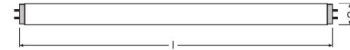

L 18 W/930

EAN 4050300011264

	G13
	590,0 mm
	26,0 mm
	–
	18,00 W
	1100 lm
	–
	–
	1100 lm
	1100 lm
	–
	3000 K
	LUMILUX DE LUXE Warm White
	≥90
	20000 h
	–
	57 V
	–

	–
	–
	–
	–
	–
	2,5 mg
	B
	23 kWh/1000h