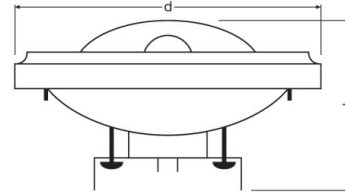

HALOSPOT 111 35 W 6 V 4° G53

Product code 4050300011141

	G53
	67.0 mm
	111.0 mm
	–
W	35.00 W
lm	–
	320 lm
	–
	320 lm
	–
cd	30000 cd
K	2900 K
COLOUR	Warm White
R_a	100
t [h]	4000 h
	Yes
V	6 V
Hz	–

	100000 ¹⁾
	–
	–
	0.0 s
	–
Hg	0.0 mg
	C
	38 kWh/1000h