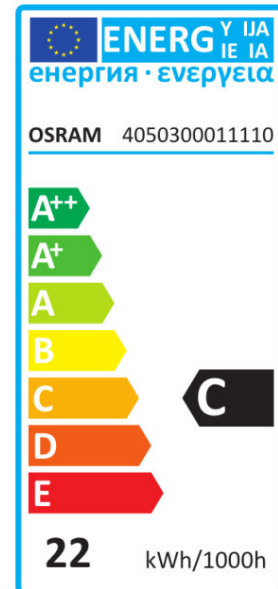

HALOSPOT 70 20 W 12 V 24° BA15D

Product code 4050300011110

	BA15d
	50.0 mm
	70.0 mm
	–
	20.00 W
	150 lm
	150 lm
	–
	150 lm
	–
	900 cd
	2800 K
	Warm White
	100
	4000 h
	Yes
	12 V
	–

	100000 ¹⁾
	24 °
	0.00 s
	0.0 s
	–
	0.0 mg
	C
	22 kWh/1000h