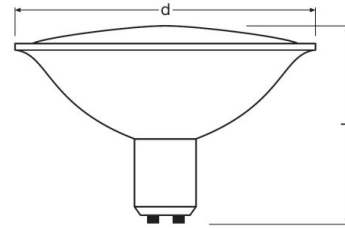

HALOSPOT 70 20 W 12 V 24° BA15D

Product code 4050300011110

	BA15d
	50.0 mm
	70.0 mm
	–
	20.00 W
	150 lm
	150 lm
	–
	150 lm
	–
	900 cd
	2800 K
	Warm White
	100
	4000 h
	Yes
	12 V
	–

	100000 ¹⁾
	24 °
	0.00 s
	0.0 s
	–
	0.0 mg
	C
	22 kWh/1000h