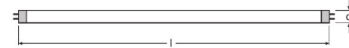

L 4 W/640

Product code 4050300008875

	G5
	136.0 mm
	16.0 mm
	–
W	4.00 W
lm	–
	–
	–
	140 lm
	140 lm
cd	–
K	–
COLOUR	Cool White
R_a	≥60
t [h]	5000 h
	–
V	–
Hz	–

	–
	–
	–
	–
	–
Hg	2.5 mg
	B
	5 kWh/1000h