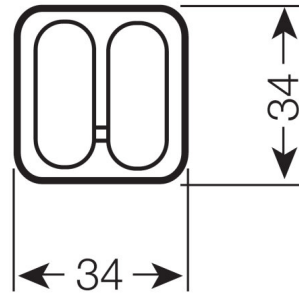

## DULUX D 10 W/827

EAN 4050300008110

	G24d-1
	110,0 mm
	11,0 mm
	–
	10,00 W
	600 lm
	–
	–
	600 lm
	600 lm
	–
	2700 K
	LUMILUX INTERNA
	≥80
	10000 h
	Nein
	–
	50 Hz

	–
	–
	–
	–
	–
	1,3 mg
	B
	13 kWh/1000h