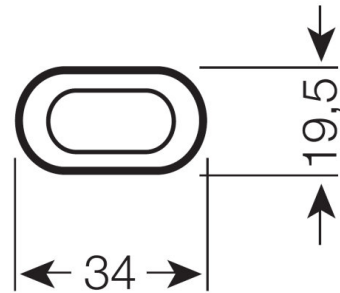

DULUX S 5 W/827

EAN 4050300006130

	G23
	108,0 mm
	–
	–
W	5,00 W
lm	257 lm
	–
	–
	257 lm
	250 lm
cd	–
K	2700 K
COLOUR	LUMILUX INTERNA
R_a	≥80
t [h]	10000 h
	–
V	–
Hz	–

	–
	–
	–
	–
	–
Hg	1,3 mg
	B
	8 kWh/1000h