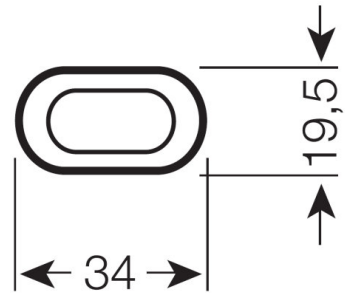

DULUX S 11 W/827

Product code 4050300006017

	G23
	237.0 mm
	–
	–
W	11.00 W
lm	900 lm
	–
	–
	900 lm
	900 lm
cd	–
K	2700 K
COLOUR	LUMILUX INTERNA
R_a	≥80
t [h]	10000 h
	–
V	–
Hz	–

	–
	–
	–
	–
	–
Hg	1.3 mg
	A
	15 kWh/1000h