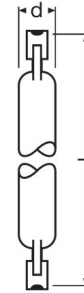

HALOLINE 750 W 230 V R7S

Product code 4050300004167

	R7s
	191.1 mm
	12.0 mm
	–
W	750.00 W
lm	16500 lm
	–
	–
	16500 lm
	–
cd	–
K	2900 K
COLOUR	Warm White
R_a	100
t [h]	2000 h
	Yes
V	230 V
Hz	–

	50000 ¹⁾
	–
	0.00 s
	0.0 s
	–
Hg	0.0 mg
	C
	750 kWh/1000h