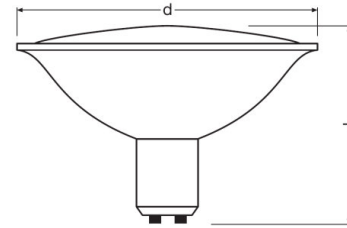

HALOSPOT 70 50 W 12 V 24° BA15D

Product code 4050300004020

	BA15d
	50.0 mm
	70.0 mm
	–
	50.00 W
	400 lm
	510 lm
	–
	400 lm
	–
	2600 cd
	2950 K
	Warm White
	100
	3000 h
	Yes
	12 V
	–

	100000 ¹⁾
	24 °
	0.00 s
	0.0 s
	–
	0.0 mg
	C
	54 kWh/1000h