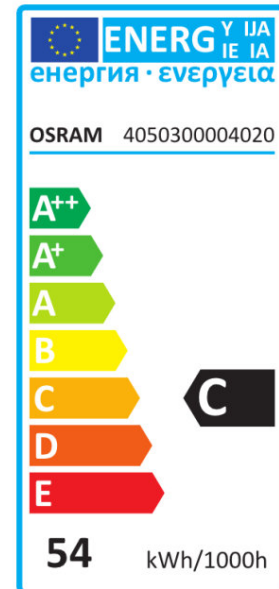

HALOSPOT 70 50 W 12 V 24° BA15D

Product code 4050300004020

	BA15d
	50.0 mm
	70.0 mm
	–
	50.00 W
	400 lm
	510 lm
	–
	400 lm
	–
	2600 cd
	2950 K
	Warm White
	100
	3000 h
	Yes
	12 V
	–

	100000 ¹⁾
	24 °
	0.00 s
	0.0 s
	–
	0.0 mg
	C
	54 kWh/1000h