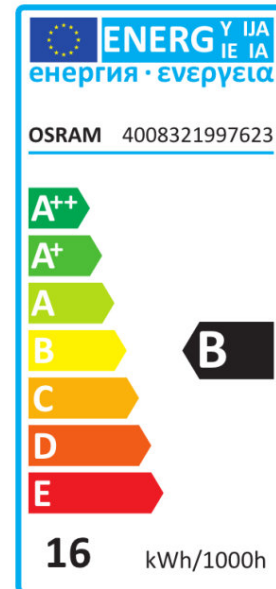

Product code 4008321997623

	GU4
	40.0 mm
	35.0 mm
	–
W	14.00 W
lm	160 lm
	160 lm
	–
	160 lm
	–
cd	400 cd
K	2800 K
COLOUR	Warm White
R_a	100
t [h]	4000 h
	Yes
V	12 V
Hz	–

	100000 ¹⁾
	36 °
	0.00 s
	0.0 s
	–
Hg	0.0 mg
	B
	16 kWh/1000h