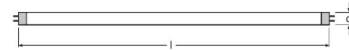

HO XT 80 W/865

Product code 4008321958600

	G5
	1449 mm
	16.0 mm
	–
W	80.00 W
lm	5700 lm
	–
	6650 lm
	5700 lm
	5700 lm
cd	–
K	6500 K
COLOUR	LUMILUX Cool Daylight
R_a	≥80
t [h]	45000 h
	Yes
V	152 V
Hz	–

	–
	–
	–
	–
	–
Hg	2.5 mg
	A
	88 kWh/1000h