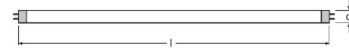

HO XT 54 W/840

Product code 4008321958556

	G5
	1149 mm
	16.0 mm
	–
W	54.00 W
lm	4450 lm
	–
	5000 lm
	4450 lm
	4450 lm
cd	–
K	4000 K
COLOUR	LUMILUX Cool White
R_a	≥80
t [h]	45000 h
	Yes
V	120 V
Hz	–

	–
	–
	–
	–
	–
Hg	2.5 mg
	A+
	60 kWh/1000h